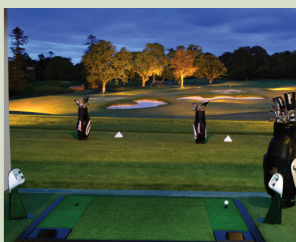

DROMOLAND CASTLE GOLF COURSE AND THE INN AT DROMOLAND ... THE PERFECT LOCATION FOR YOUR NEXT SOCIETY OUTING

“We booked our annual golf away weekend in Dromoland Castle Golf Club and stayed in The Inn at Dromoland. The staff were efficient and courteous providing a hearty breakfast and a lovely group evening meal in the Sun Room. We received a great value package and had a most enjoyable stay – fully recommended.”

Kevin Masterson, (Captain) Sallins Parish Golf Society

For further details T: 061 368 161.
E: caroline.devane@theinnatdromoland.ie
The Dromoland Estate,
Newmarket-on-Fergus,
Co. Clare, Eircode V95EPF5
W: www.theinnatdromoland.ie
Exit 11, M18