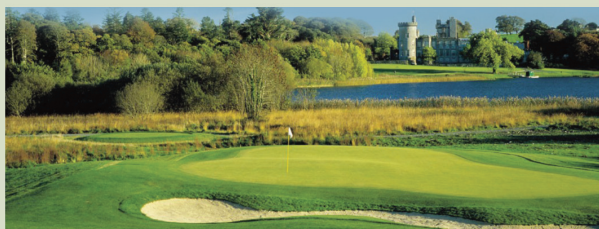

DROMOLAND CASTLE GOLF COURSE AND THE INN AT DROMOLAND ... THE PERFECT LOCATION FOR YOUR NEXT SOCIETY OUTING

“We booked our annual golf away weekend in Dromoland Castle Golf Club and stayed in The Inn at Dromoland. The staff were efficient and courteous providing a hearty breakfast and a lovely group evening meal in the Sun Room. We received a great value package and had a most enjoyable stay – fully recommended.”

Kevin Masterson, (Captain) Sallins Parish Golf Society

For further details T: 061 368 161.
E: caroline.devane@theinnatdromoland.ie
The Dromoland Estate,
Newmarket-on-Fergus,
Co. Clare, Eircode V95EPF5
W: www.theinnatdromoland.ie
Exit 11, M18