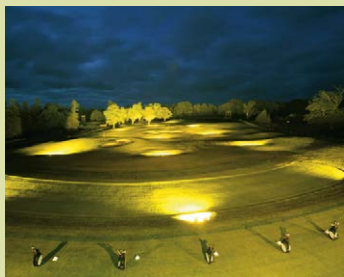

DROMOLAND CASTLE GOLF COURSE AND THE INN AT DROMOLAND ... THE PERFECT LOCATION FOR YOUR NEXT SOCIETY OUTING

"We booked our annual golf away weekend in Dromoland Castle Golf Club and stayed in The Inn at Dromoland. The staff were efficient and courteous providing a hearty breakfast and a lovely group evening meal in the Sun Room. We received a great value package and had a most enjoyable stay – fully recommended."

Kevin Masterson, (Captain) Sallins Parish Golf Society

THE INN AT
DROMOLAND

For further details T: 061 368 161.
E: caroline.devane@theinnatdromoland.ie
The Dromoland Estate,
Newmarket-on-Fergus,
Co. Clare,
W: www.theinnatdromoland.ie
Exit 11, M18